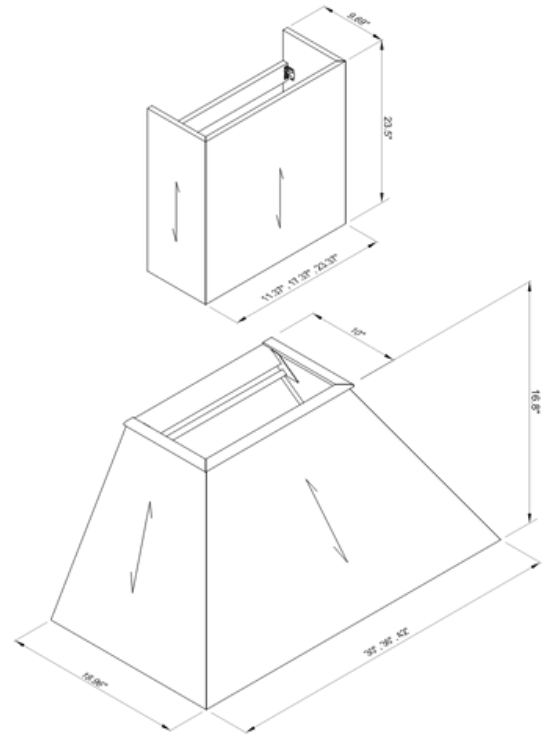

POWER RANGE HOOD

- A hood with a classic, rustic design. This design adds a charming and nostalgic touch to the kitchen.
- Standard size 30", 36", 42", 48".
- Available in: Maple, Birch, Walnut, White Oak, White PU primer ready to finish.
- Trimmed chimney for easy installation.
- Include: Wooden hood, Metal liner, Mounting brackets.

POWER RANGE HOOD W30" (30.00 x 19.00 x 40.31")

PRODUCT	SPECIES	FINISHING
RHER30HMUF2	Hard maple	Unfinished
RHER30HMUF2	Birch	Unfinished
RHER30PGPR2	MDF/ HDF	White PU Primer
RHEU30WNNL2	Walnut	Finished

POWER RANGE HOOD W36" (36.00 x 19.00 x 40.31")

PRODUCT	SPECIES	FINISHING
RHER36HMUF2	Hard maple	Unfinished
RHER36HMUF2	Birch	Unfinished
RHER36PGPR2	MDF/ HDF	White PU Primer
RHEU36WNNL2	Walnut	Finished

POWER RANGE HOOD W42" (42.00 x 19.00 x 40.31")

PRODUCT	SPECIES	FINISHING
RHER42HMUF2	Hard maple	Unfinished
RHER42HMUF2	Birch	Unfinished
RHER42PGPR2	MDF/ HDF	White PU Primer
RHEU42WNNL2	Walnut	Finished

POWER RANGE HOOD W48" (48.00 x 19.00 x 40.31")

PRODUCT	SPECIES	FINISHING
RHER48HMUF2	Hard maple	Unfinished
RHER48HMUF2	Birch	Unfinished
RHER48PGPR2	MDF/ HDF	White PU Primer
RHEU48WNNL2	Walnut	Finished