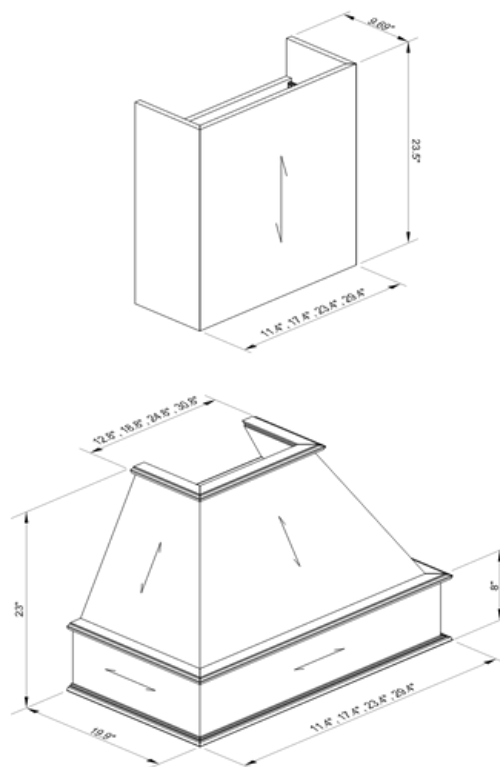

CLASSIC RANGE HOOD

- A hood with a classic, rustic design. This design adds a charming and nostalgic touch to the kitchen.
- Standard size 30", 36", 42", 48".
- Available in: Maple, Birch, Walnut, White Oak, White PU primer ready to finish.
- Trimmed chimney for easy installation.
- Include: Wooden hood, Metal liner, Mounting brackets.

CLASSIC RANGE HOOD W30" (31.75 x 19.87 x 46.58 ")

PRODUCT	SPECIES	FINISHING
RHSN30HMUF2	Hard maple	Unfinished
RHSN30WBUF2	Birch	Unfinished
RHSN30PGPR2	MDF/ HDF	White PU Primer
RHSN30WNNL2	Walnut	Finished

CLASSIC RANGE HOOD W36" (37.75 x 19.87 x 46.58 ")

PRODUCT	SPECIES	FINISHING
RHSN36HMUF2	Hard maple	Unfinished
RHSN36WBUF2	Birch	Unfinished
RHSN36PGPR2	MDF/ HDF	White PU Primer
RHSN36WNNL2	Walnut	Finished

CLASSIC RANGE HOOD W42" (43.75 x 19.87 x 46.58 ")

PRODUCT	SPECIES	FINISHING
RHSN42HMUF2	Hard maple	Unfinished
RHSN42WBUF2	Birch	Unfinished
RHSN42PGPR2	MDF/ HDF	White PU Primer
RHSN42WNNL2	Walnut	Finished

CLASSIC RANGE HOOD W48" (49.75 x 19.87 x 46.58 ")

PRODUCT	SPECIES	FINISHING
RHSN48HMUF2	Hard maple	Unfinished/Finished, White PU Primer
RHSN48WBUF2	Birch	Unfinished/Finished, White PU Primer
RHSN48PGPR2	MDF/ HDF	White PU Primer
RHSN48WNNL2	Walnut	Finished

CLASSIC RANGE HOOD W60" (61.75 x 19.87 x 46.58 ")

PRODUCT	SPECIES	FINISHING
RHSN60HMUF2	Hard maple	Unfinished/Finished, White PU Primer
RHSN60WBUF2	Birch	Unfinished/Finished, White PU Primer
RHSN60PGPR2	MDF/ HDF	White PU Primer
RHSN60WNNL2	Walnut	Finished