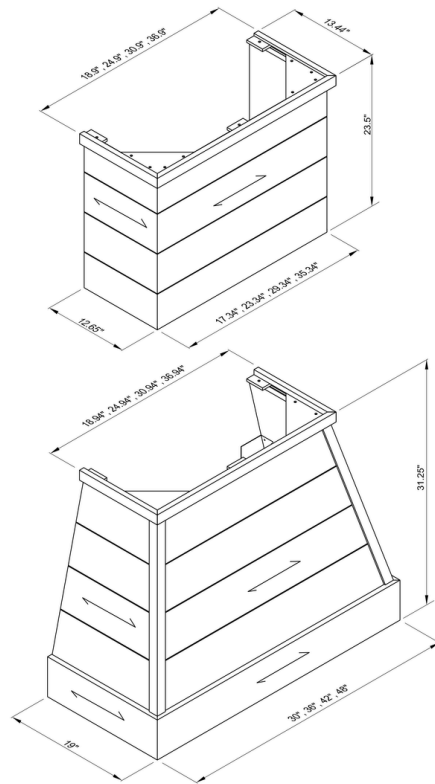

COUNTRY COOL HOOD

- A hood with a classic, rustic design. This design adds a charming and nostalgic touch to the kitchen.
- Standard size 30", 36", 42", 48".
- Available in: Maple, Birch, Walnut, White Oak, White PU primer ready to finish.
- Trimmed chimney for easy installation.
- Include: Wooden hood, Metal liner, Mounting brackets.

COUNTRY COOL RANGE HOOD W30" (30.00 x 19.00 x 54.75 ")

PRODUCT	SPECIES	FINISHING
RHFH30HMUF2	Hard maple	Unfinished
RHFH30WBUF2	Birch	Unfinished
RHFH30PGPR2	MDF/ HDF	White PU Primer
RHFH30WNNL2	Walnut	Finished

COUNTRY COOL RANGE HOOD W36" (36.00 x 19.00 x 54.75 ")

PRODUCT	SPECIES	FINISHING
RHFH36HMUF2	Hard maple	Unfinished
RHFH36WBUF2	Birch	Unfinished
RHFH36PGPR2	MDF/ HDF	White PU Primer
RHFH36WNNL2	Walnut	Finished

COUNTRY COOL RANGE HOOD W42" (42.00 x 19.00 x 54.75 ")

PRODUCT	SPECIES	FINISHING
RHFH42HMUF2	Hard maple	Unfinished
RHFH42WBUF2	Birch	Unfinished
RHFH42PGPR2	MDF/ HDF	White PU Primer
RHFH42WNNL2	Walnut	Finished

COUNTRY COOL RANGE HOOD W48" (48.00 x 19.00 x 54.75 ")

PRODUCT	SPECIES	FINISHING
RHFH48HMUF2	Hard maple	Unfinished
RHFH48WBUF2	Birch	Unfinished
RHFH48PGPR2	MDF/ HDF	White PU Primer
RHFH48WNNL2	Walnut	Finished