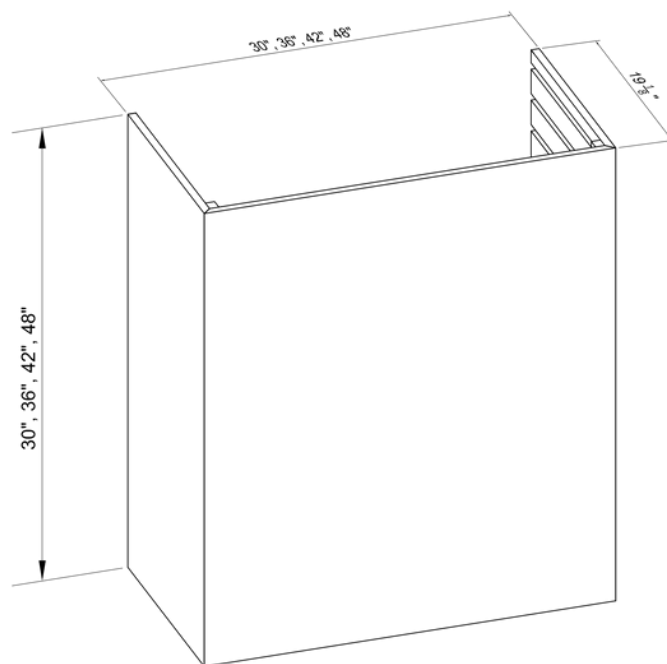

STRAIGHT RANGE HOOD

- Emphasizes clean lines, minimal elements, and a focus on functionality to create a clear, uncluttered aesthetic.
- Standard size 30", 36", 42", 48".
- Available in: Maple, Birch, Walnut, White Oak, White PU primer ready to finish.
- Trimmed chimney for easy installation to, the straight wood hood is trimmable to fit varied height requirements.
- Include: Wooden hood, Metal liner, Mounting brackets.

STRAIGHT RANGE HOOD W30" (30.00 x 30.00 x 19.125")

PRODUCT	SPECIES	FINISHING
RHST30HMUF2	Hard maple	Unfinished
RHST30WBUF2	Birch	Unfinished
RHST30PGPR2	MDF/ HDF	White PU Primer
RHST30WNNL2	Walnut	Finished

STRAIGHT RANGE HOOD W36" (36.00 x 36.00 x 19.125")

PRODUCT	SPECIES	FINISHING
RHST36HMUF2	Hard maple	Unfinished
RHST36WBUF2	Birch	Unfinished
RHST36PGPR2	MDF/ HDF	White PU Primer
RHST36WNNL2	Walnut	Finished

STRAIGHT RANGE HOOD W42" (42.00 x 42.00 x 19.125")

PRODUCT	SPECIES	FINISHING
RHST42HMUF2	Hard maple	Unfinished
RHST42WBUF2	Birch	Unfinished
RHST42PGPR2	MDF/ HDF	White PU Primer
RHST42WNNL2	Walnut	Finished

STRAIGHT RANGE HOOD W48" (48.00 x 48.00 x 19.125")

PRODUCT	SPECIES	FINISHING
RHST48HMUF2	Hard maple	Unfinished
RHST48WBUF2	Birch	Unfinished
RHSN48PGPR2	MDF/ HDF	White PU Primer
RHST48WNNL2	Walnut	Finished