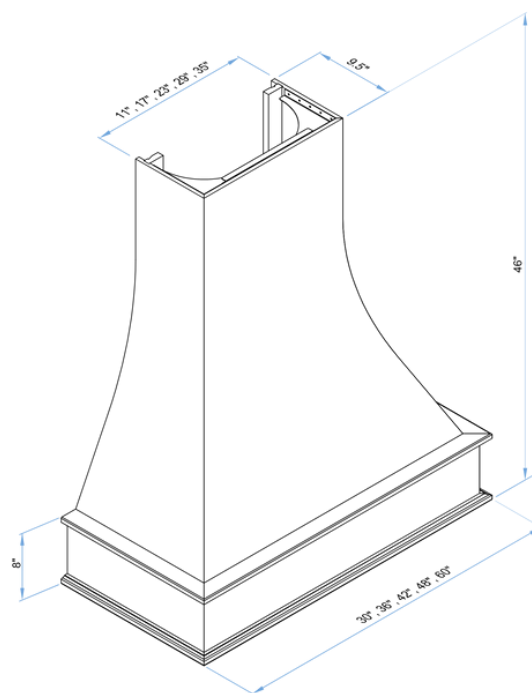

# CRAFT RANGE HOOD

- A stylish and modern choice for kitchens. The range hoods feature a curved design creating a sleek and visually appealing aesthetic.
- Standard size 30", 36", 42", 48", 60".
- Available in: Maple, Birch, Walnut, White PU primer ready to finish.
- Include: Wooden hood, Metal liner, Mounting brackets.