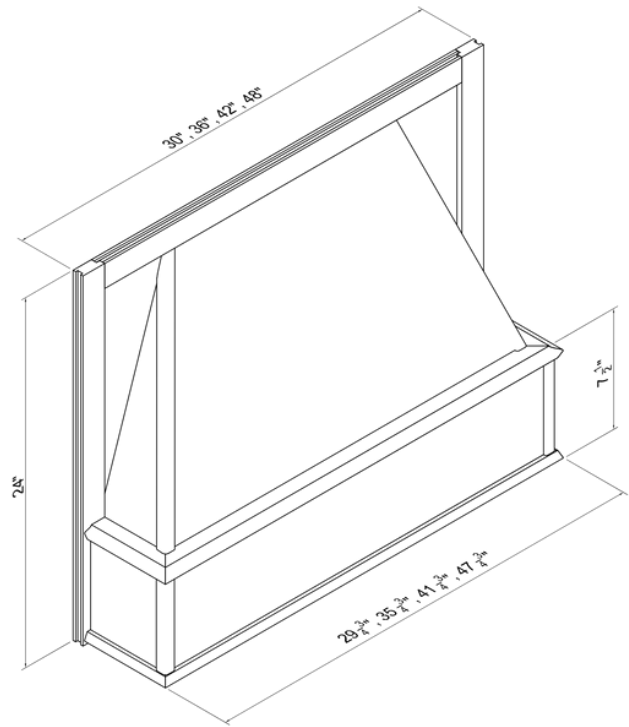

FORCE HOOD

- Emphasizes clean lines, minimal elements, and a focus on functionality to create a clear, uncluttered aesthetic.
- Standard size 30", 36", 42", 48".
- Available in: Maple, Birch, Walnut, White Oak, White PU primer ready to finish.
- Include: Wooden hood, Metal liner, Mounting brackets.