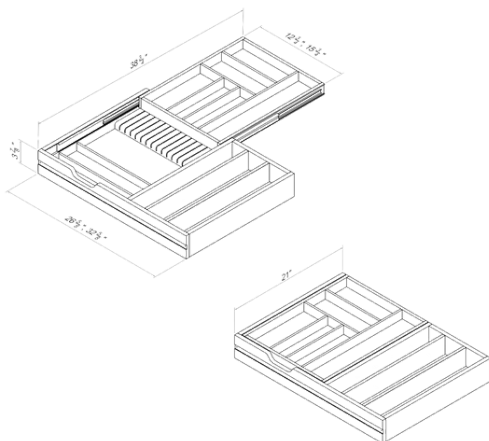

Product Catalog

Provide modern and minimalist home furnishings

CUTLERY DRAWER

CUTLERY DRAWER

- Emphasizes clean lines, minimal elements, and a focus on functionality to create a clear, uncluttered aesthetic.
- Standard size 15", 18", 21", 24", 30", 36".
- Available in: Poplar, Birch, Maple.
- Include: Slide

CUTLERY DRAWER W 15", 18", 21", 24"

CUTLERY DRAWER W 30", 36"

CUTLERY DRAWER W 15", 18", 21", 24"

PRODUCT	DIMENSION	FINISHING
DCD15PLTC2	533 x 295 x 98 mm	Natural color
DCD18PLTC2	533 x 371 x 98 mm	Natural color
DCD21PLTC2	533 x 447 x 98 mm	Natural color
DCD24PLTC2	533 x 524 x 98 mm	Natural color

CUTLERY DRAWER W 30", 36"

PRODUCT	DIMENSION	FINISHING
DCD30PLTC2	533 x 676 x 98 mm	Natural color
DCD36PLTC2	533 x 828 x 98 mm	Natural color