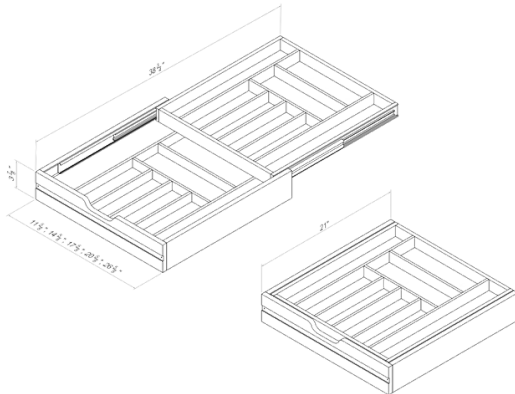

Product Catalog

Provide modern and minimalist home furnishings

CUTLERY DRAWER

CUTLERY DRAWER

- Emphasizes clean lines, minimal elements, and a focus on functionality to create a clear, uncluttered aesthetic.
- Standard size 15", 18", 21", 24", 30", 36".
- Available in: Poplar, Birch, Maple.
- Include: Slide

CUTLERY DRAWER W 15", 18", 21", 24"

CUTLERY DRAWER W 30", 36"

CUTLERY DRAWER W 15", 18", 21", 24"

PRODUCT	DIMENSION	FINISHING
DCD15PLTC2	533 x 295 x 98 mm	Natural color
DCD18PLTC2	533 x 371 x 98 mm	Natural color
DCD21PLTC2	533 x 447 x 98 mm	Natural color
DCD24PLTC2	533 x 524 x 98 mm	Natural color

CUTLERY DRAWER W 30", 36"

PRODUCT	DIMENSION	FINISHING
DCD30PLTC2	533 x 676 x 98 mm	Natural color
DCD36PLTC2	533 x 828 x 98 mm	Natural color